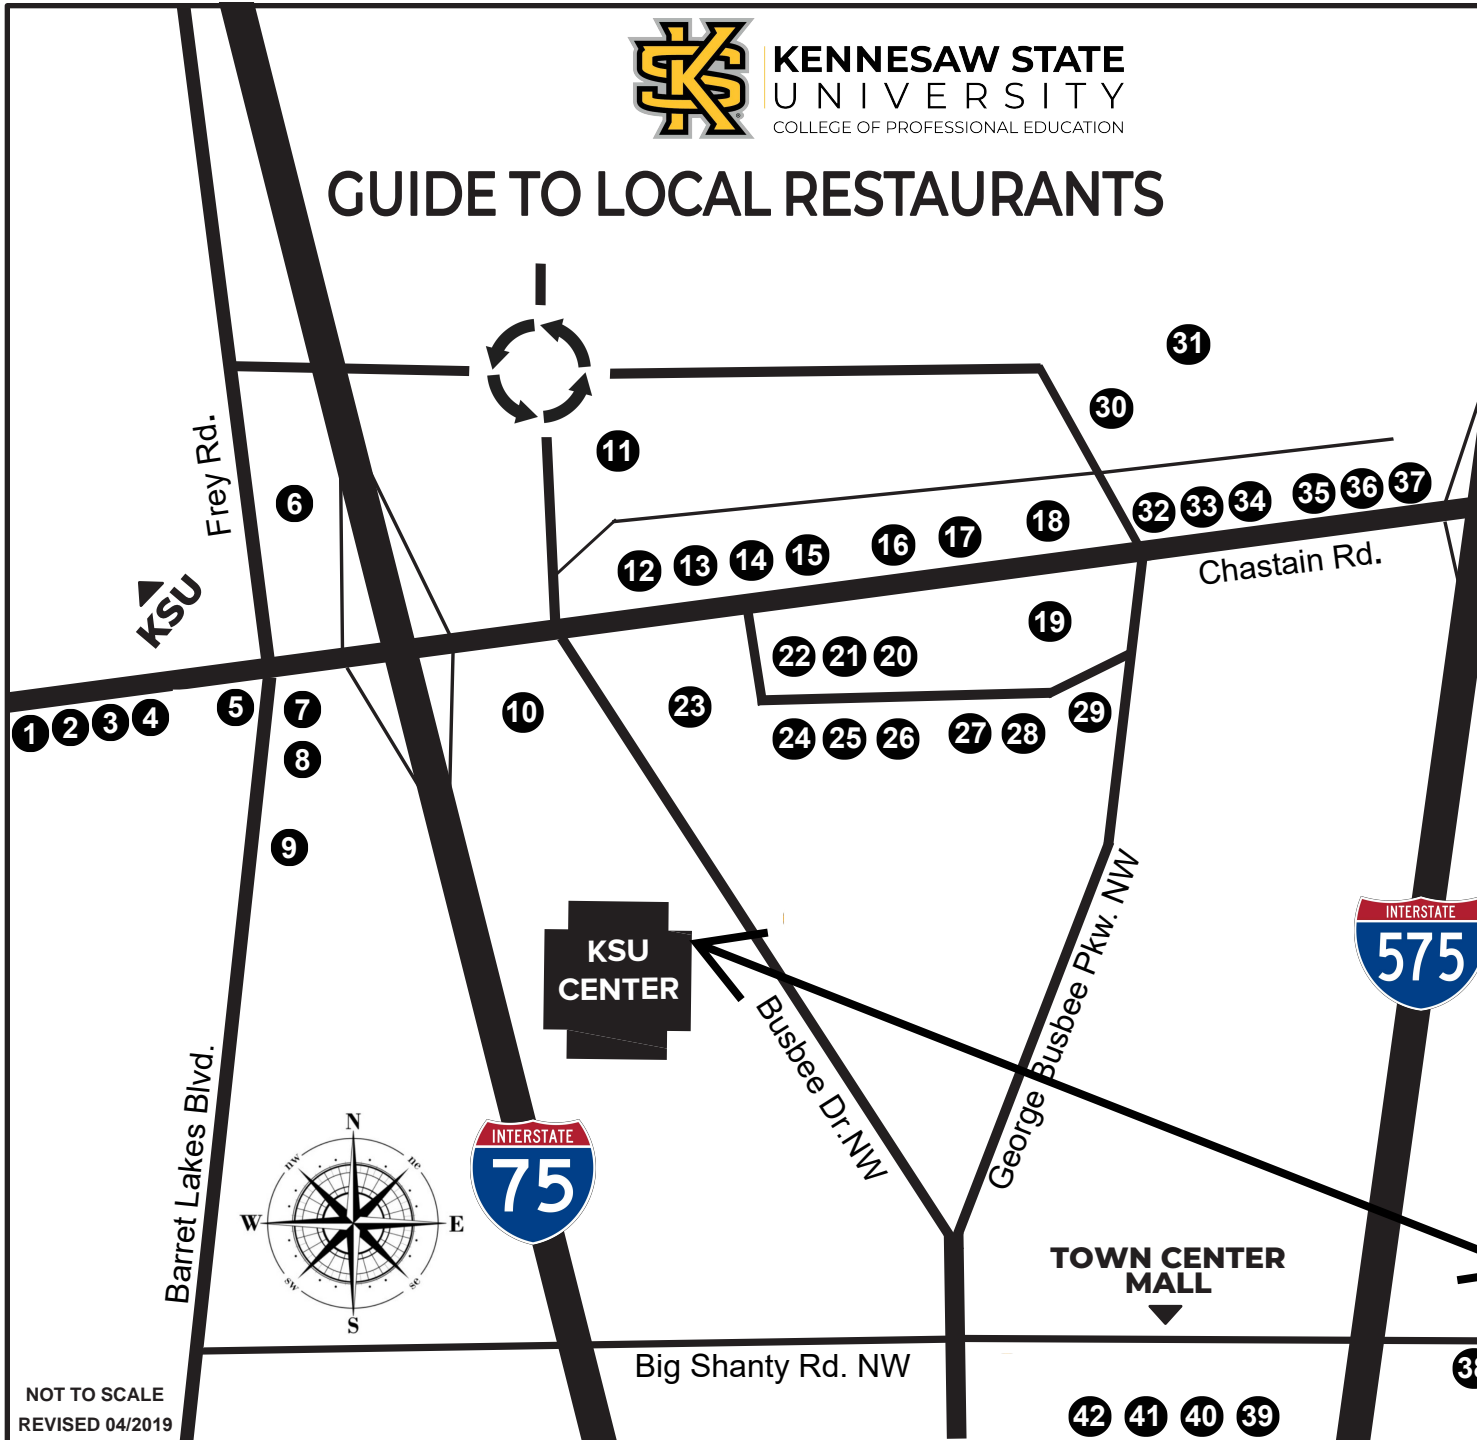

# GUIDE TO LOCAL RESTAURANTS

## Legend

- 1 - Mellow Mushroom Pizza
- 2 - Jimmy John's
- 3 - Wingstop
- 4 - Tinto's Coffee House
- 5 - Wendy's
- 6 - Waffle House
- 7 - Burger King
- 8 - Arby's
- 9 - Taco Bell
- 10 - Cracker Barrel
- 11 - Zaxby's
- 12 - Chipotle Mexican Grill
- 13 - Capriotti's Sandwich Shop
- 14 - Tropical Smoothie Cafe
- 15 - Taziki's Mediterranean Cafe
- 16 - Panda Express
- 17 - Baskin-Robbins/Dunkin' Donuts
- 18 - O' Charley's
- 19 - Del Taco
- 20 - Starbucks
- 21 - Rico! Tropical Grill
- 22 - Vacant
- 23 - California Dreaming
- 24 - Cookout
- 25 - Papi's Cuban & Caribbean Grill
- 26 - Yummi Chic
- 27 - Newk's Eatery
- 28 - Yellow Tail Sushi & Bar
- 29 - Marlow's Tavern
- 30 - Tin Lizzy's Cantina
- 31 - Ruth's Chris Steak House
- 32 - Chick-Fil-A
- 33 - Willy's Mexicana Grill
- 34 - Panera Bread
- 35 - Taco Mac
- 36 - Five Guys Burgers & Fries
- 37 - 1000 Degrees Pizzeria
- 38 - Subway
- 39 - Bruster's Ice Cream
- 40 - McAlister's Deli
- 41 - Lopardo's NY Pizza & Pasta
- 42 - Java Scoops

**KSU Center**  
333 Busbee Dr NW  
Kennesaw, GA 30144